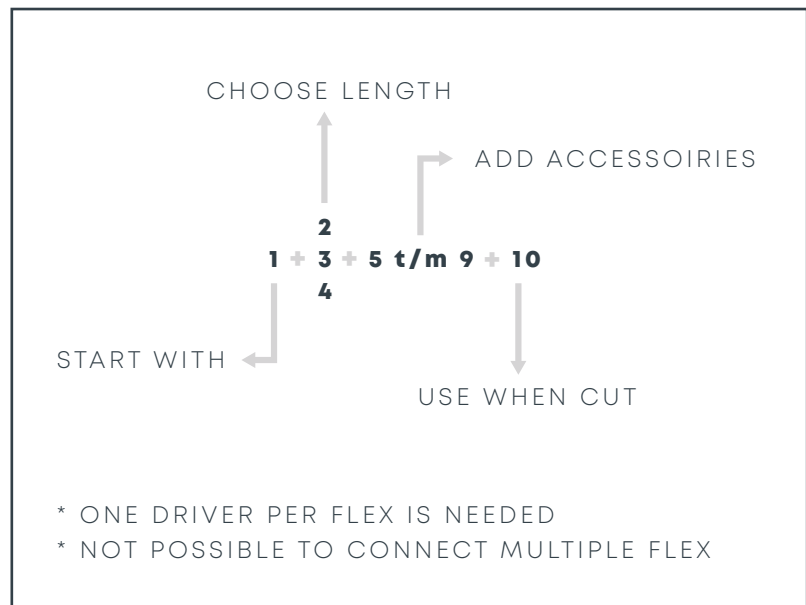

OVERVIEW

EVO FLEX

EVO FLEX
CLIPS (6x)

EVO FLEX
1/2/3

EVO FLEX
CORNER OUTSIDE

EVO FLEX
CORNER INSIDE

EVO FLEX
DRIVER 1

EVO FLEX
-EXT CORD 1

EVO FLEX
PROFILE

OVERVIEW EVO FLEX

- 1** EVO FLEX DRIVER 1
- 2** EVO FLEX 1
- 3** EVO FLEX 2
- 4** EVO FLEX 3
- 5** EVO FLEX PROFILE
- 6** EVO FLEX CLIPS
- 7** EVO FLEX CORNER OUTSIDE
- 8** EVO FLEX CORNER INSIDE
- 9** EVO FLEX-EXT CORD 1
- 10** EVO FLEX WATERLOCK