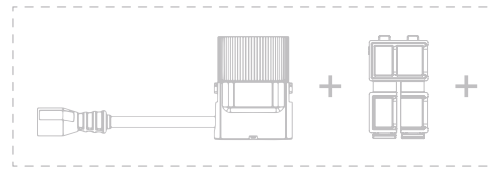

OVERVIEW

EVO FLEX

EVO FLEX
CLIPS (6x)

EVO FLEX
1/2/3

EVO FLEX
CORNER OUTSIDE

EVO FLEX
CORNER INSIDE

EVO FLEX
DRIVER 1

EVO FLEX
-EXT CORD 1

EVO FLEX
PROFILE

OVERVIEW EVO FLEX

- 1** EVO FLEX DRIVER 1
- 2** EVO FLEX 1
- 3** EVO FLEX 2
- 4** EVO FLEX 3
- 5** EVO FLEX PROFILE
- 6** EVO FLEX CLIPS
- 7** EVO FLEX CORNER OUTSIDE
- 8** EVO FLEX CORNER INSIDE
- 9** EVO FLEX-EXT CORD 1
- 10** EVO FLEX WATERLOCK