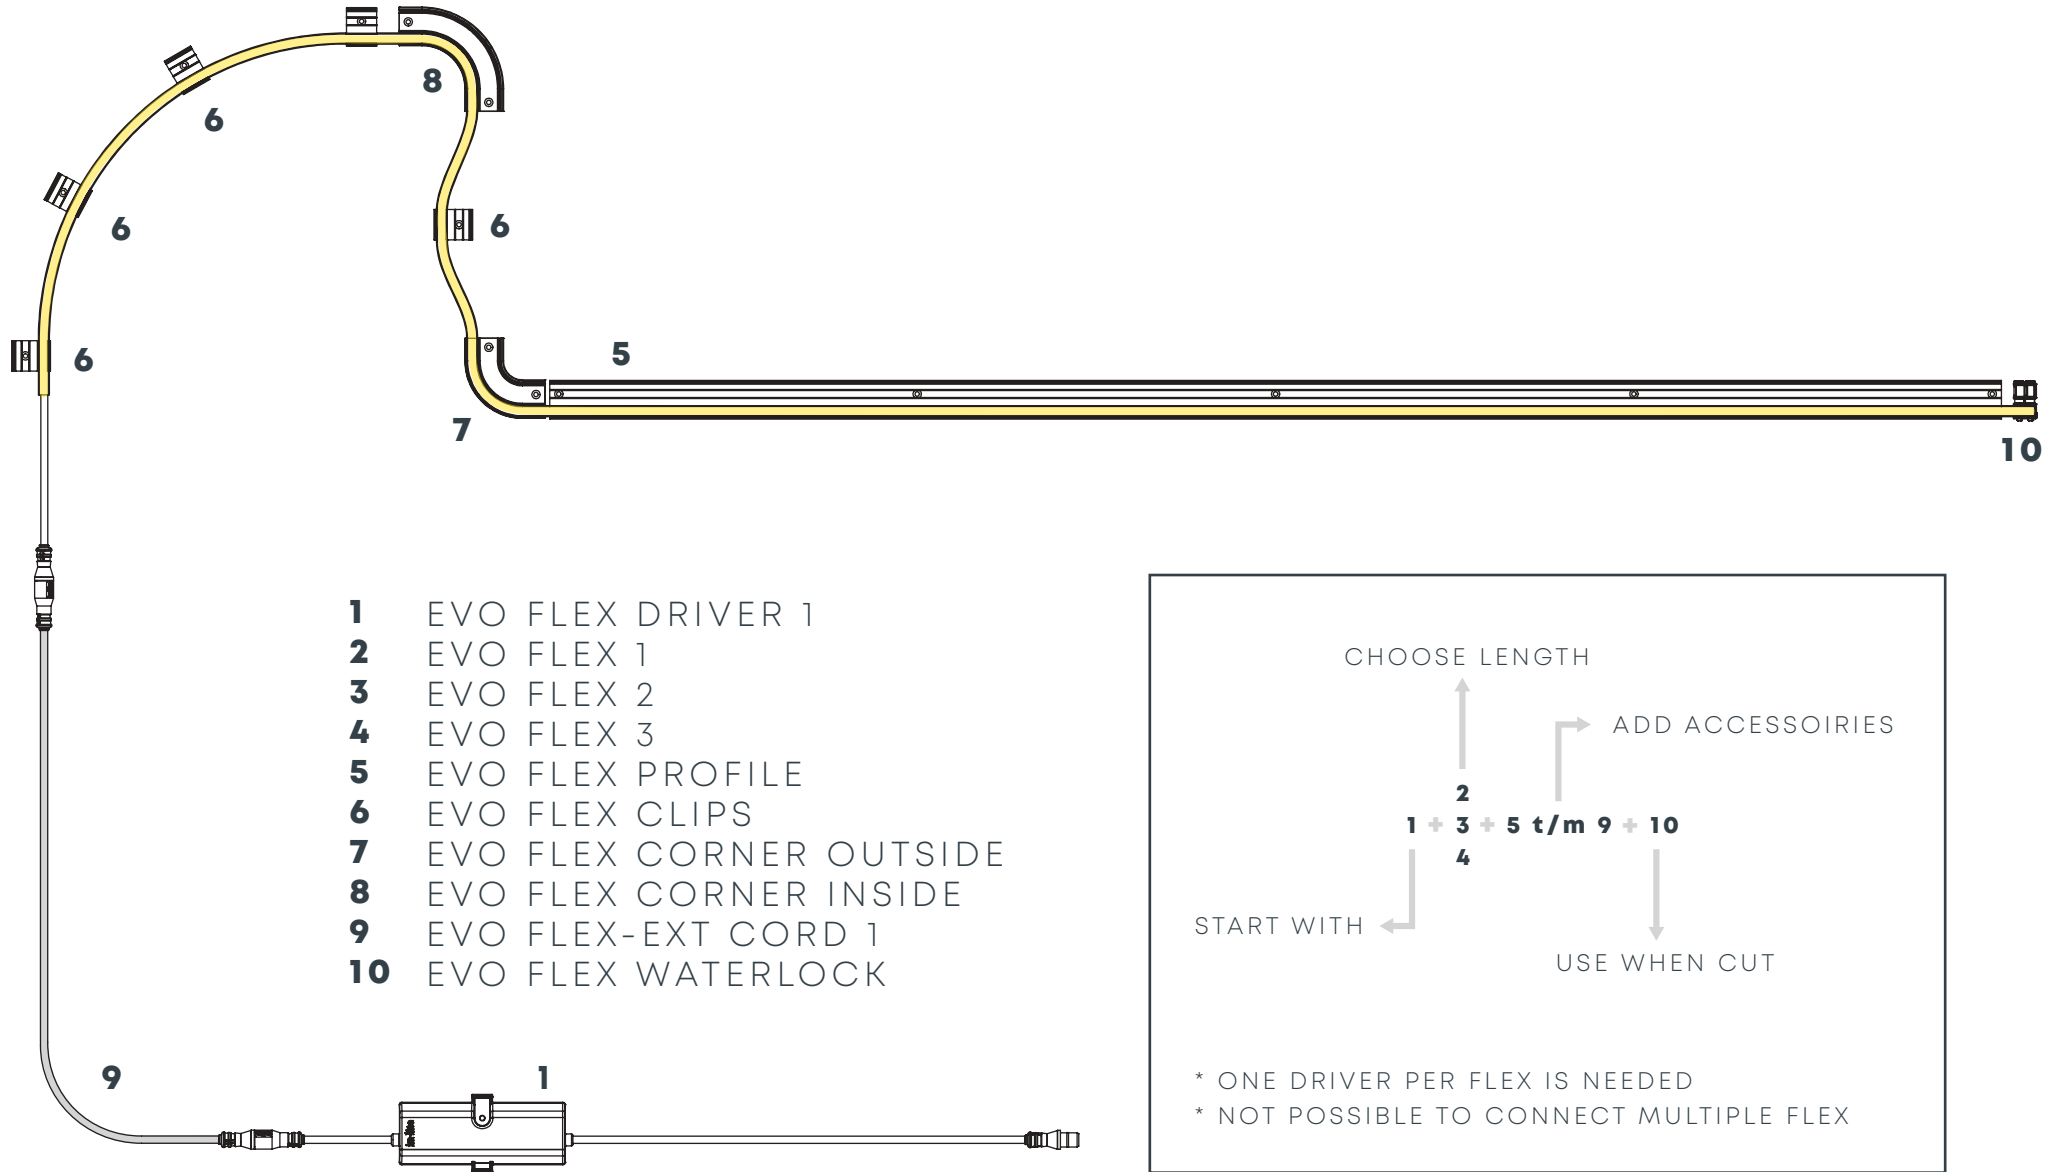

OVERVIEW

EVO FLEX

EVO FLEX
CLIPS (6x)

EVO FLEX
1/2/3

EVO FLEX
CORNER OUTSIDE

EVO FLEX
CORNER INSIDE

EVO FLEX
DRIVER 1

EVO FLEX
-EXT CORD 1

EVO FLEX
PROFILE

OVERVIEW EVO FLEX

- 1** EVO FLEX DRIVER 1
- 2** EVO FLEX 1
- 3** EVO FLEX 2
- 4** EVO FLEX 3
- 5** EVO FLEX PROFILE
- 6** EVO FLEX CLIPS
- 7** EVO FLEX CORNER OUTSIDE
- 8** EVO FLEX CORNER INSIDE
- 9** EVO FLEX-EXT CORD 1
- 10** EVO FLEX WATERLOCK

OVERVIEW
EVO FLEX

TEMPORARY FIXING

PLACING THE FLEX

CUTTING THE FLEX

PLACING DRIVER (OPTIONAL)

ATTACHING PROFILE

OVERVIEW
EVO FLEX